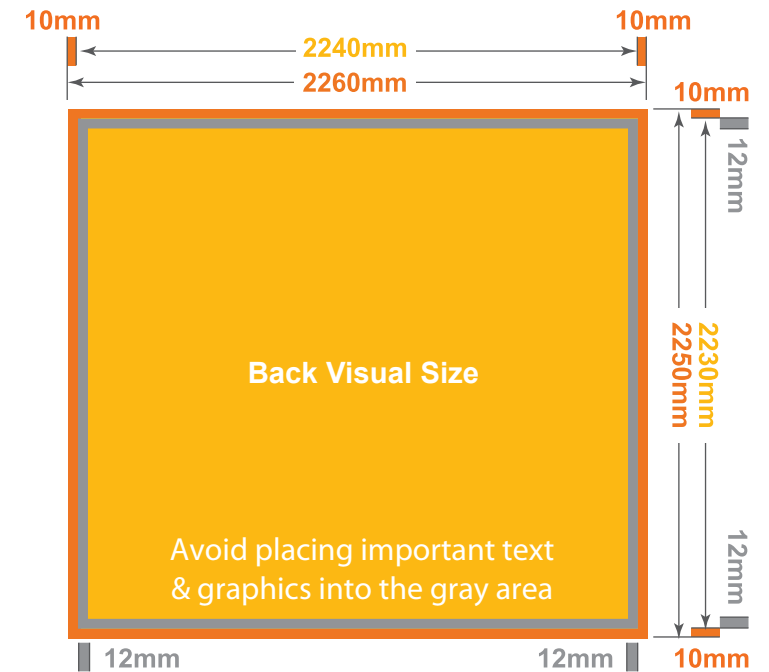

3x3 Pop Up Fabric Media Wall

Front

Visual size 2885mm(W) x 2230mm(H)

Print size 2905mm(W) x 2250mm(H)

Back

Visual size 2240mm(W) x 2230mm(H)

Print size 2260mm(W) x 2250mm(H)

- * All critical text and images should be placed within the yellow area
- * Grey area will wrap to the edge
- * Bannershop recommends that the background image should continue (ie. Bleed fully into all edges of **non-visual area**)

Format:

- PDF or High resolution Jpeg
- * Please setup in 1:1 scale with 150DPI
- * If you request colormatch service, supply us with high resolution PDF

Font:

All the text Must be outlined

Color Mode:

CMYK, Pantone color