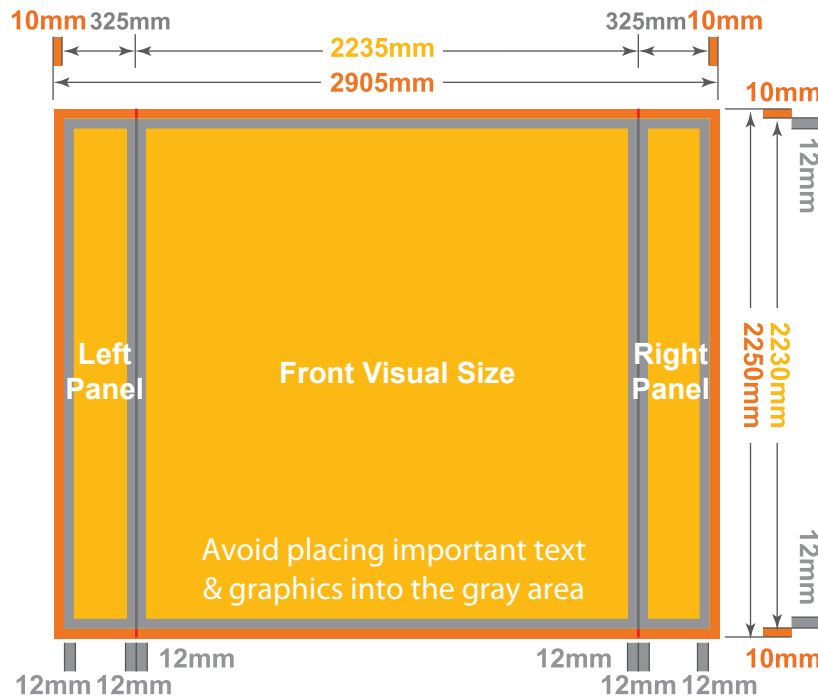

3x3 Pop Up Fabric Media Wall

Front

Visual size 2885mm(W) x 2230mm(H)

Print size 2905mm(W) x 2250mm(H)

Back

Visual size 2240mm(W) x 2230mm(H)

Print size 2260mm(W) x 2250mm(H)

- * All critical text and images should be placed within the yellow area
- * Grey area will wrap to the edge
- * Bannershop recommends that the background image should continue (ie. Bleed fully into all edges of **non-visual area**)

Format:

- PDF or High resolution Jpeg
- * Please setup in 1:1 scale with 150DPI
- * If you request colormatch service, supply us with high resolution PDF

Font:

All the text Must be outlined

Color Mode:

CMYK, Pantone color